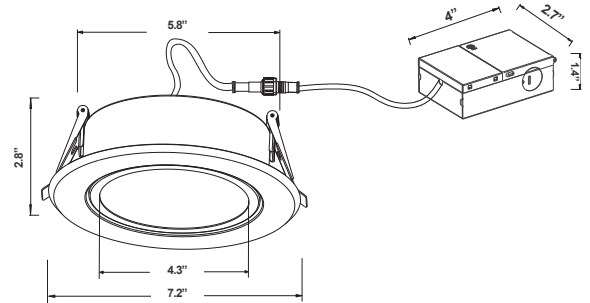

RSL SERIES RESIDENTIAL LIGHTING

RSL6-MCT5-FR
FIRE-RATED (2 HR) SLIM WAFER RECESSED LIGHT
MCT5 Multi Color Temperature (Selectable)

Customer Name: _____
Project Name: _____
Note: _____ | Type: _____

5.8"(W) x 2.8"(H)

LED DOWNLIGHTS (SMOOTH TRIM) - 6" ROUND Ideal for New As Well As Old Residential And Commercial Constructions.

Features

- 6" Smooth Recessed Trim
- Multi CCT (Selectable Switch on the Back of the driver)
- Isolated Driver for Improved Thermal Management
- 5-Year Warranty
- Spun Aluminum with White Powder Coat Finish

Technical Specifications

Electrical:

- Wattage: 12W
- Voltage: 120V AC
- Output Voltage: 36VDC
- Power Factor: >0.90
- Efficacy: 70 LPW
- Total Harmonic Distortion: ≤15 %

Mechanical:

- 1/4" Thick
- Up to 9 AWG18 Wires
- Die-cast Aluminum with white powder coat finish
- Pot Light Housing is Not Required Even for Insulated Ceiling
- Junction box 1" Thick Included with Fixture
- Typel Crated: Approved for direct contact with insulation
- Maximum Ambient Temperature: -40°F to 104°F
- Damp Location

Lighting:

- Dimming: Dimmable Down to 10% Using a Standard TRIAC LED Dimmer
- Lens: 0.125" White Translucent Acrylic
- Total Lumens: 840LM
- Color Temperatures: 2700K/3000K/3500K/4000K/5000K
- Multi CCT (Selectable Switch on the Back of the driver)
- Can Rotate after Installation to Align
- Optics: White Translucent Acrylic
- Color Rendering Index: CRI ≥ 80
- Beam Angle: 100°-110°
- Rated life: 50,000 hrs

Applications:

- LED recessed trims have been designed to be a flexible lighting solution for new construction applications, Ideal for closets, storage areas, attics, corridors, or general lighting solutions for residential and commercial applications

Other Models:

- 9W | 630LM | RSL4-ADJ-MCT5-FR