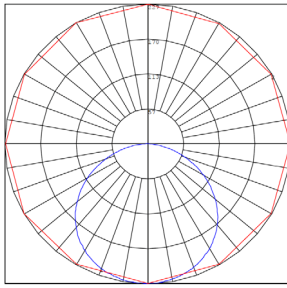

Other Models:

- 9W | 630LM | RSL4-ADJ-MCT5-FR

Photometrics: RSL6-ADJ-MCT5-FR

BUG Rating: B2-U1-G0

12W 5000K, Area 30'x 30' Mounting Height: 9'

Performance Table: RSL6-ADJ-MCT5-FR

MODEL NO.	Wattage	Voltage	Lumens	Color Temp.	BUG Rating	LPW
RSL6-ADJ-MCT5-FR	12W	120V	840LM	2700K 3000K 3500K 4000K 5000K	B2-U1-G0	70