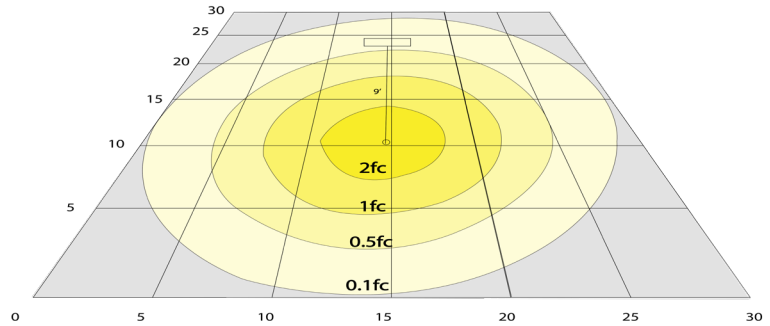

Other Models:

- 9W | 630LM | RSL4-ADJ-MCT5-FR

Photometrics: RSL6-ADJ-MCT5-FR

BUG Rating: B2-U1-G0

12W 5000K, Area 30'x 30' Mounting Height: 9'

Performance Table: RSL6-ADJ-MCT5-FR

MODEL NO.	Wattage	Voltage	Lumens	Color Temp.	BUG Rating	LPW
RSL6-ADJ-MCT5-FR	12W	120V	840LM	2700K 3000K 3500K 4000K 5000K	B2-U1-G0	70